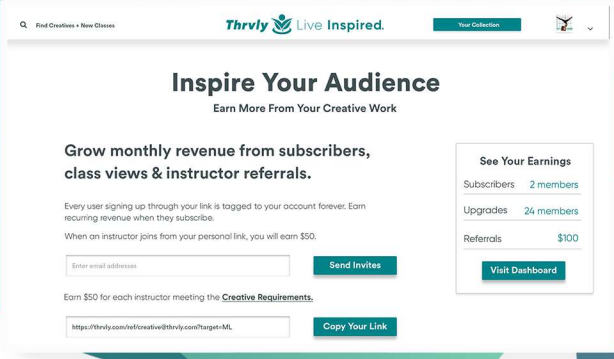

Grow a thriving business in a global community.

Build Classes. **Create** Programs. **Invite** Amazing Instructors. **Share** your passion.

See how you can earn $1000 or more per month by doing what you're already great at.

Revenue from subscriptions, class views & invites...
a business that's 100% yours powered by the Thrvly Community

Members joining from your link
$300

Views of your content + classes
$500

Other instructors you invite
$250

Thrvly is the highest revenue sharing platform.
Members pay $15/mo. We payout 90% to Instructors.

1. Members joining through your link

Earn $10 per month Recurring Revenue for the lifetime of every Subscriber

When anyone joining from your referral link becomes a subscriber.

Earn $10/mo for the lifetime of their membership.

30 subscribers = **$300 per month**

50 subscribers = **$500 per month**